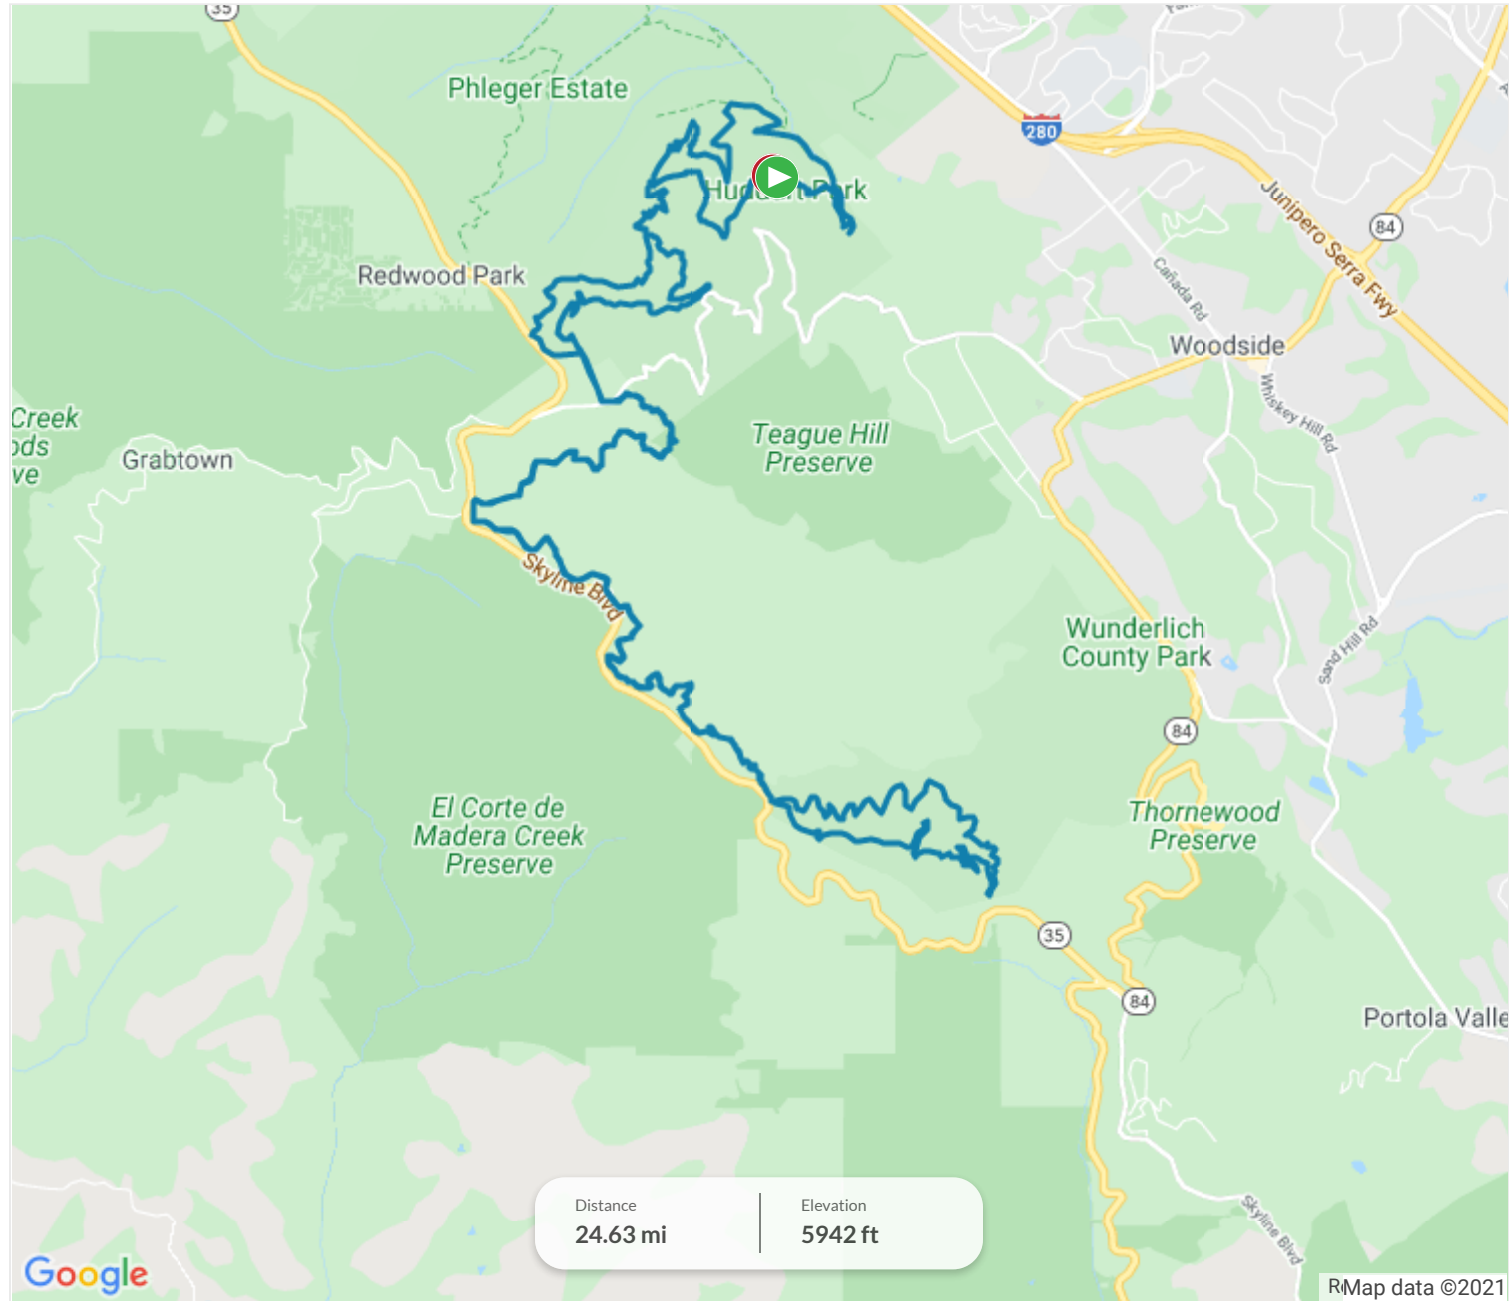

Crystal Springs - Marathon

Directions

-  Start - at Zwerlien Shelter
0 mi

-  Turn left onto Crystal Springs Trail
0.05 mi

-  Turn sharp right onto Bay Tree Trail
0.05 mi

-  Turn sharp left onto Richards Road
0.64 mi

-  Turn sharp right onto Richards Road
1.41 mi

-  Turn left onto Chapparal Trail
1.81 mi

-  Continue slight right onto Crystal Springs Trail
3.89 mi

-  Turn left onto Summit Spring
4.61 mi

-  Turn left onto Skyline Trail
4.94 mi

-  Stay left onto Archery Fire Road
4.97 mi

-  Turn right onto Skyline Trail
5.23 mi

-  Continue left - Cross Kings Mountain Road and left on Skyline Trail
5.49 mi

-  Turn right onto Bay Area Ridge Trail - Skyline Trail

Distance	Elevation
24.63 mi	5942 ft

RMap data ©2021

5.54 mi

Turn right

9.14 mi

Turn right

9.73 mi

Turn right - zigzag right on road, then continue left on Skyline Trail